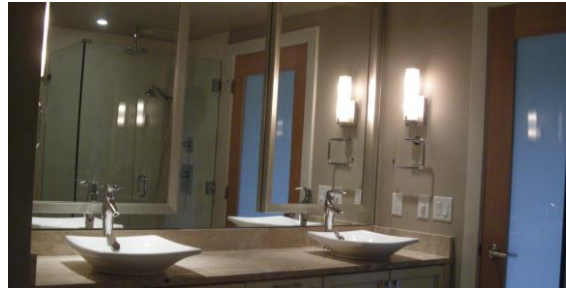

Plantation wood shutters instantly beautify any interior. We offer a variety of configurations and finishes sure to match up with your décor.

Mirrors & Bath Accessories

Plate mirrors are measured on site and cut to size at our facility. We also provide a machine edged finish to prevent blackening over time. We also have unlimited framed mirror options.